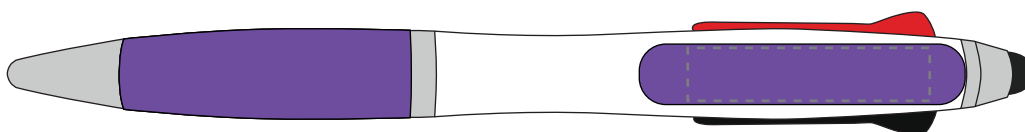

Your Ref:

Quantity:

Product Code: TPC981801

Our Ref:

Version: 1

Product Colour: PURPLE

PRINTING CONCERNS:

We stock this item in the following colours

**PANTONE REFERENCE(S)**

- Colour 1
- Colour 2
- Colour 3
- Colour 4

ARTWORK SCALE 100%

ARTWORK SCALE 100%

Clip Print Area:
32mm x 7mm

Product Image for visualisation
- colours may vary

The dashed line is to demonstrate print area and will not appear on your printed item